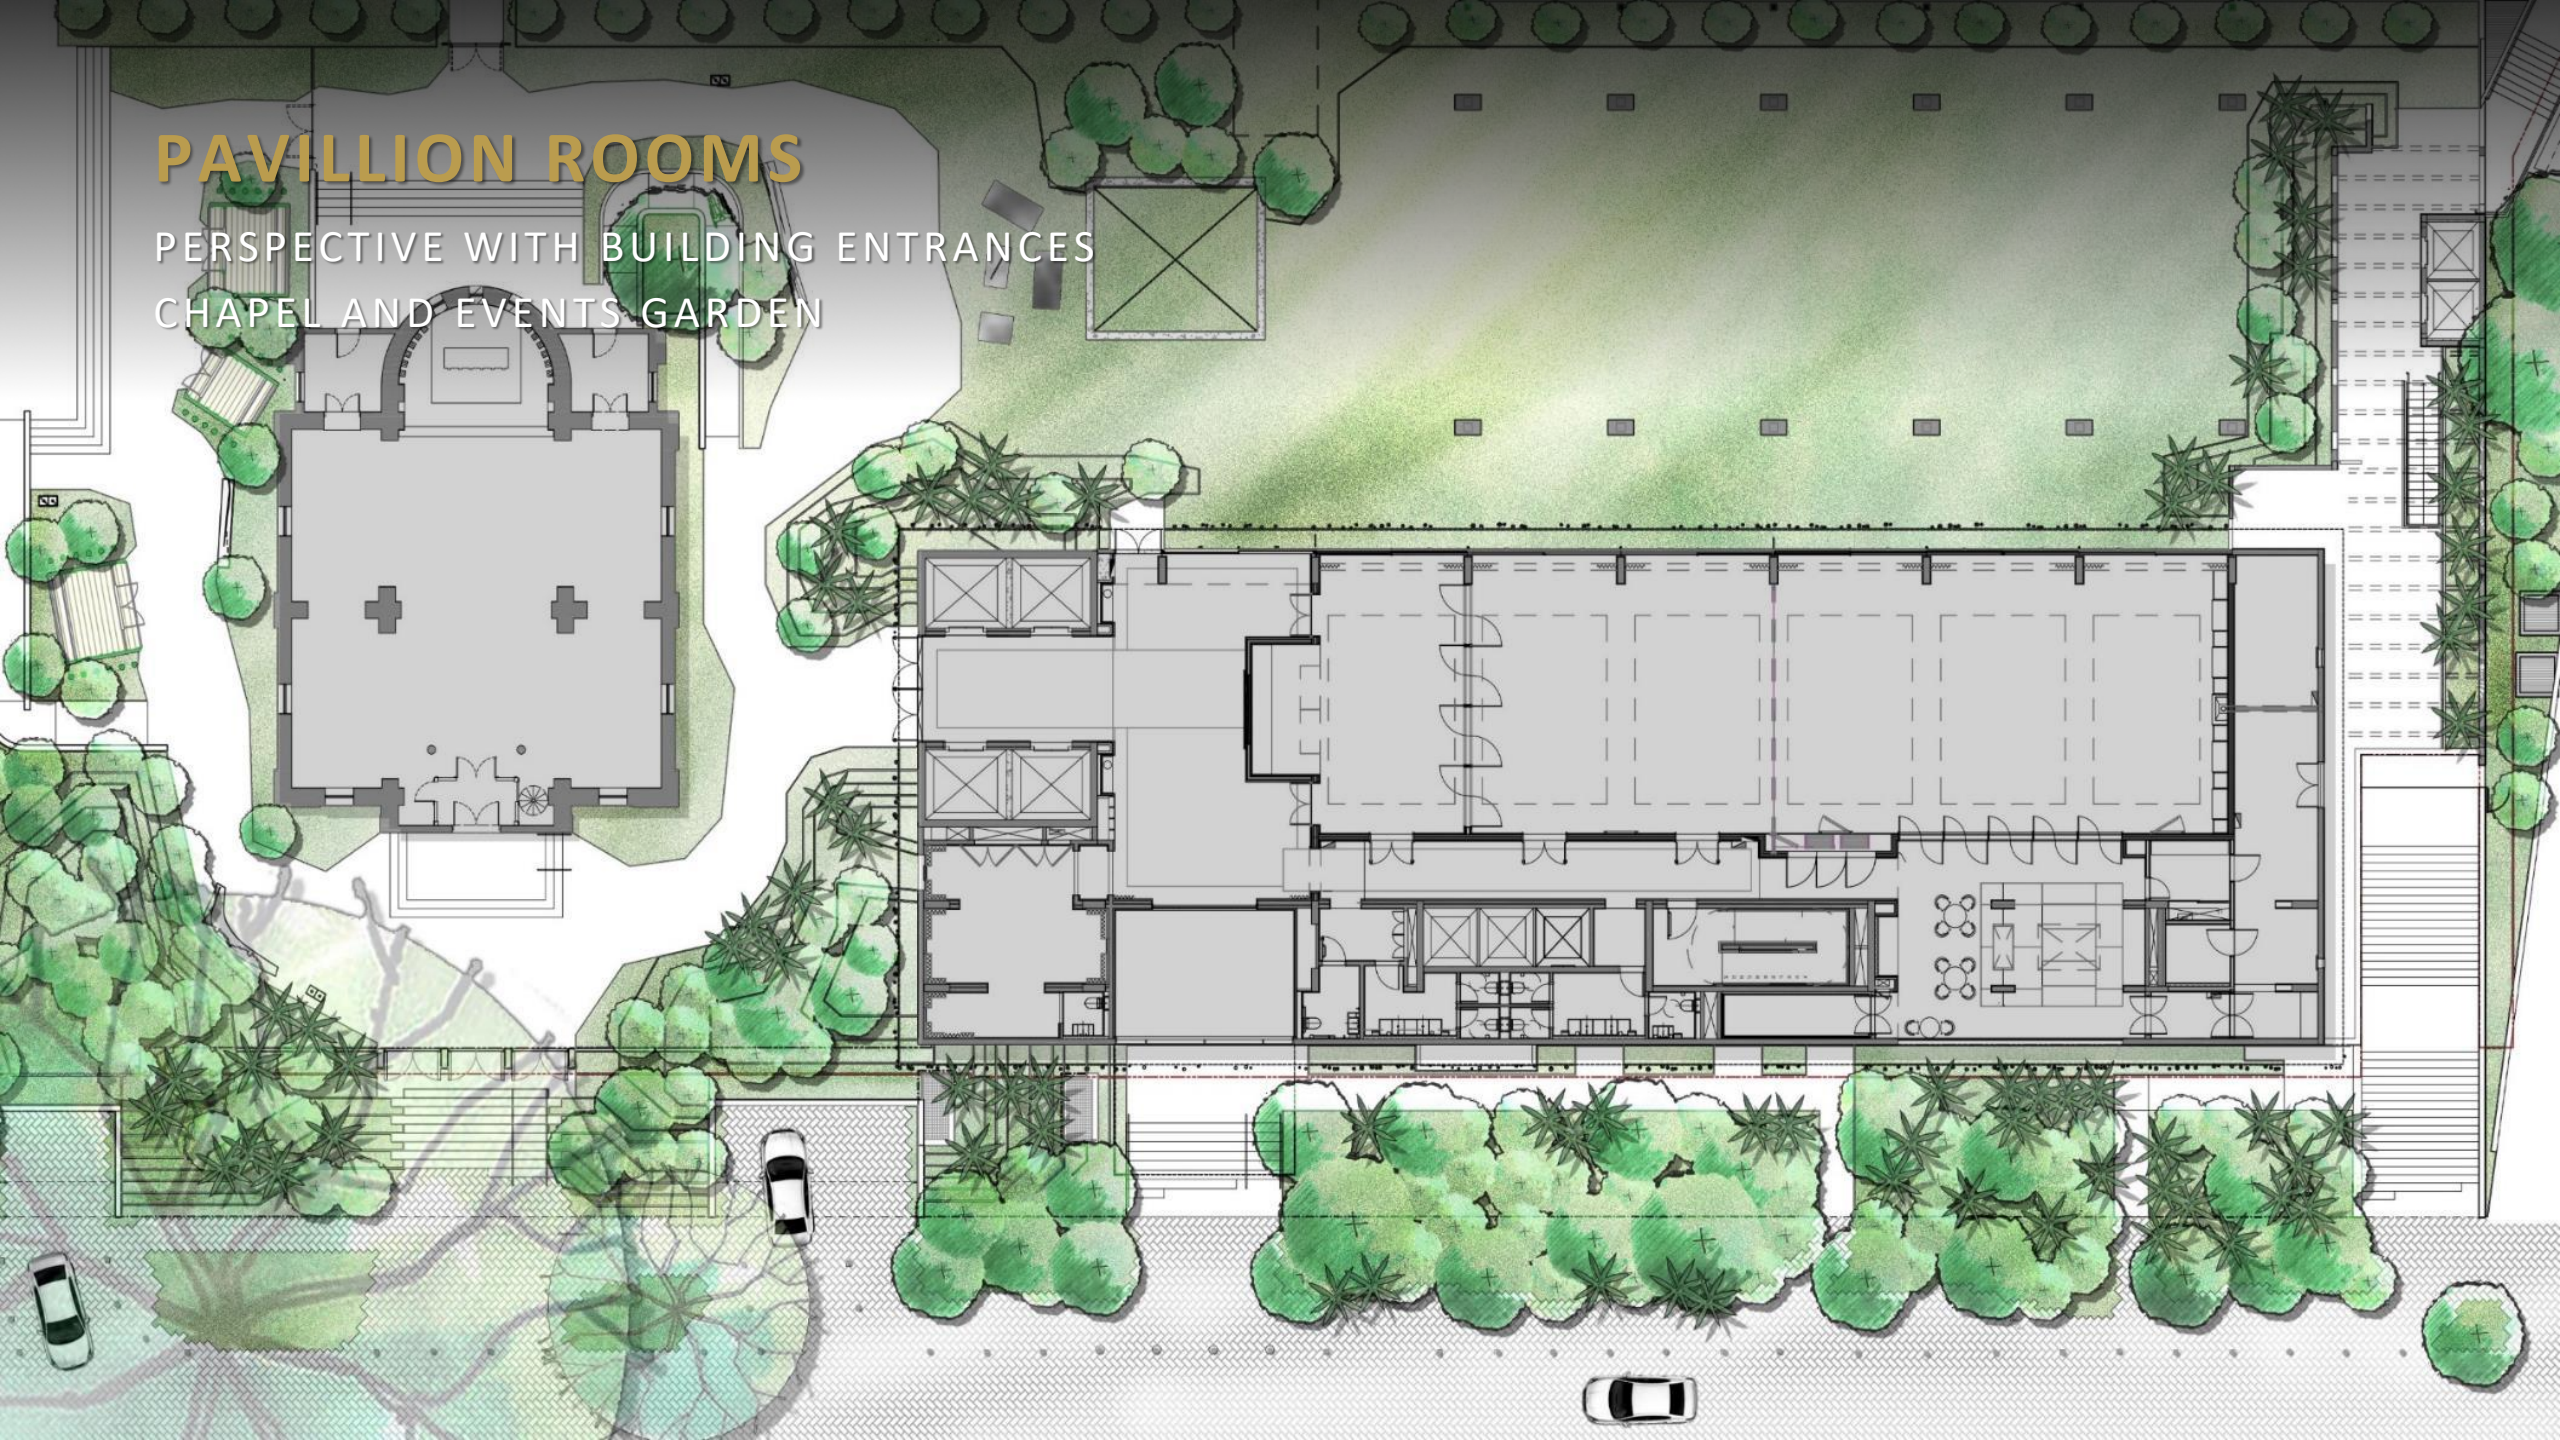

ROSEWOOD SÃO
PAULO

Function spaces

PAVILLION ROOMS

PERSPECTIVE WITH BUILDING ENTRANCES
CHAPEL AND EVENTS GARDEN

CYPRESS GARDEN

IDYLIC WEDDING AND EVENTS LOCATION

BALLROM FOYER

a sense of

GATHERING

Ballroom

An exquisite ballroom for the city's finest gatherings, with adjacent foyer

Pavilion

Glass-enclosed space for sophisticated, intimate weddings and events.

Events Lawn & Garden

For outdoor functions, from weddings to cocktail parties.

Santa Luzia Chapel

Beautifully restored historic chapel

Filomena Cucina

Multi-function space with spectacular show kitchen centerpiece.

Belavista Rooftop & Pool

Versatile, residentially, Perfect place for private events