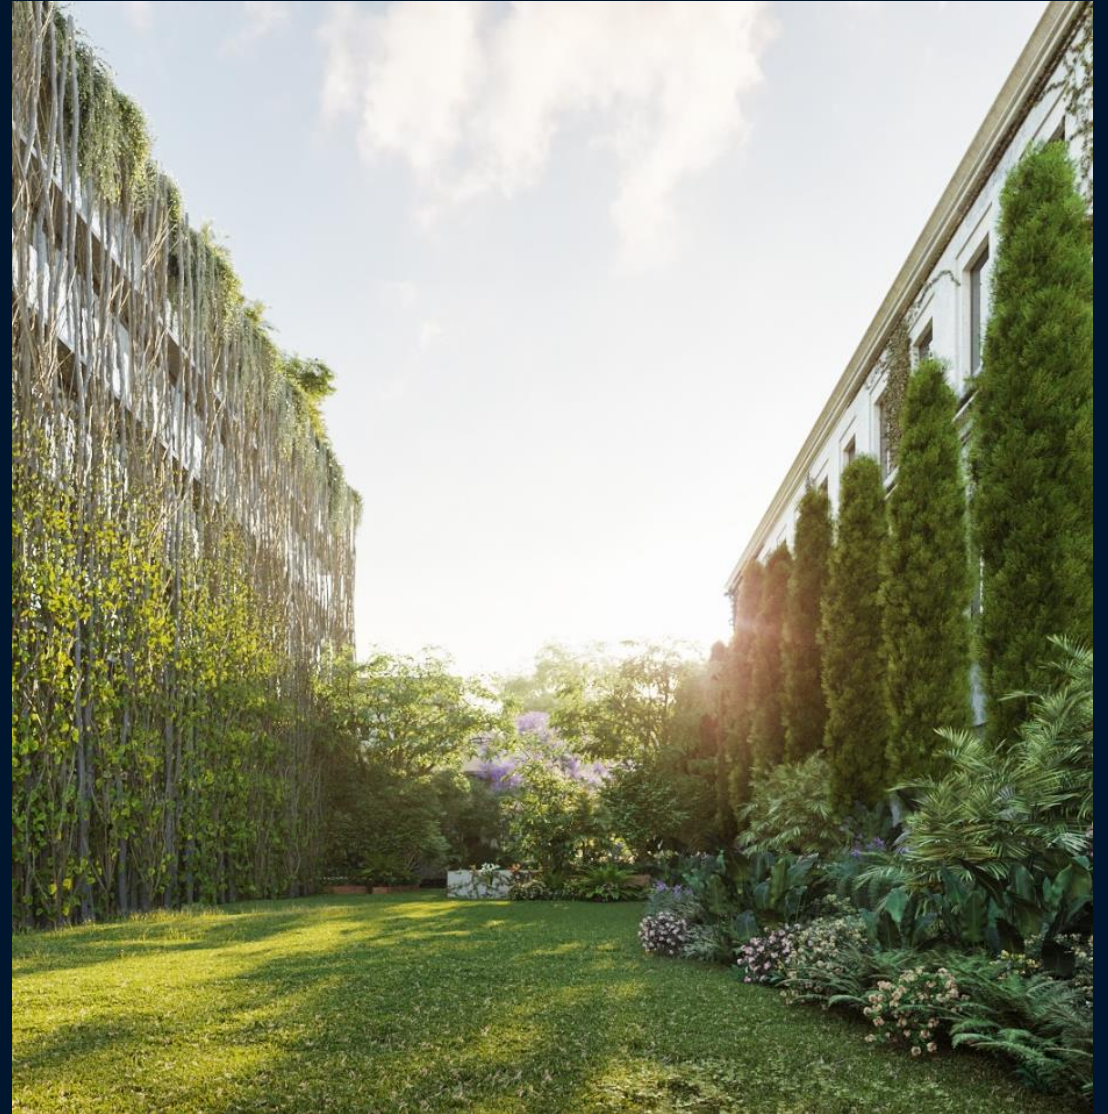

ROSEWOOD SÃO
PAULO

Function spaces

PAVILLION ROOMS

PERSPECTIVE WITH BUILDING ENTRANCES
CHAPEL AND EVENTS GARDEN

CYPRESS GARDEN

IDYLIC WEDDING AND EVENTS LOCATION

BALLROM FOYER

a sense of

GATHERING

Ballroom

An exquisite ballroom for the city's finest gatherings, with adjacent foyer

Pavilion

Glass-enclosed space for sophisticated, intimate weddings and events.

Events Lawn & Garden

For outdoor functions, from weddings to cocktail parties.